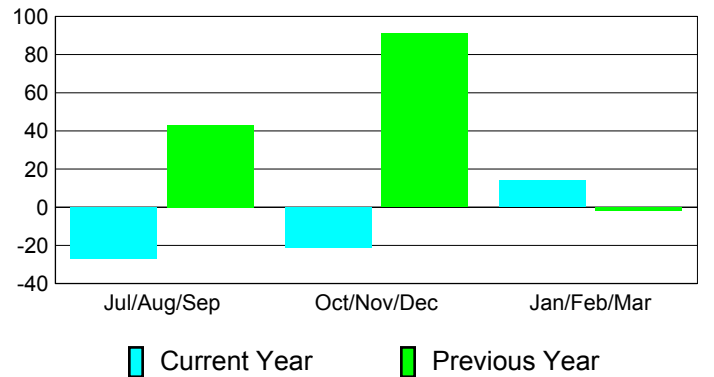

**Membership Results
2010-2011**

**Membership
2009-2010**

Month	Net Memb Goal	Actual New Memb	Actual Dropped Memb	Gain/Loss of Memb	Gain/Loss of Memb
Jul/Aug/Sep	45	71	-98	-27	43
Oct/Nov/Dec	45	79	-100	-21	91
Jan/Feb/Mar	45	74	-60	14	-2
Totals	135	224	-258	-34	132

Membership Results 2010-2011

Goal, New, Dropped, Gain/Loss

Comparison of Membership Gain/Loss

Current Year Compared to the Previous Year

Gender Comparison 2010-2011

Jul/Aug/Sep

Oct/Nov/Dec

Jan/Feb/Mar