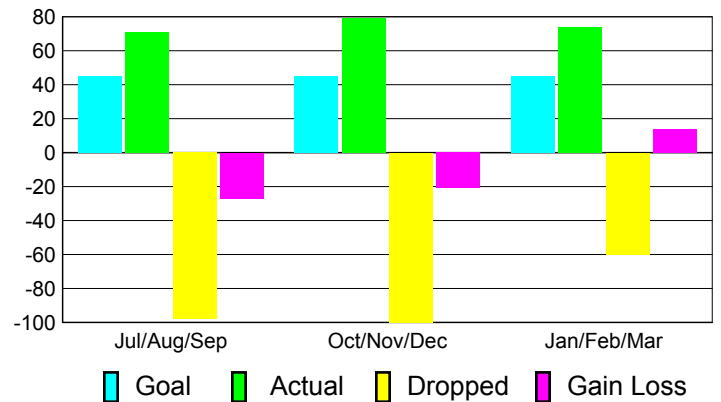

Membership Results 2010-2011

Goal, New, Dropped, Gain/Loss

Comparison of Membership Gain/Loss

Current Year Compared to the Previous Year