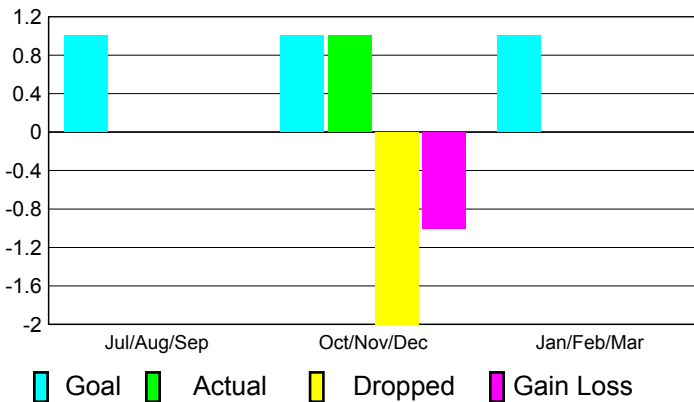

2010-2011 GMT Reports for District (or Undistricted) **District 2 S4**

GMT: **JOHN 'JACK' R FERGUSON** Location: **TEXAS**

GMT CA: **1**

CLUBS

**Club Results
2010-2011**

**Clubs
2009-2010**

Month	New Club Goal	Actual New Clubs	Actual Dropped Clubs	Gain/Loss of Clubs	Gain/Loss of Clubs
Jul/Aug/Sep	1	0	0	0	0
Oct/Nov/Dec	1	1	-2	-1	3
Jan/Feb/Mar	1	0	0	0	0
Totals	3	1	-2	-1	3

Club Results 2010-2011

Goal, New, Dropped, Gain/Loss

Comparison of Club Gain/Loss

Current Year Compared to the Previous Year

YTD Status Quo Clubs 2010-2011

Status Quo Clubs Compared to Status Quo Members

MEMBERSHIP